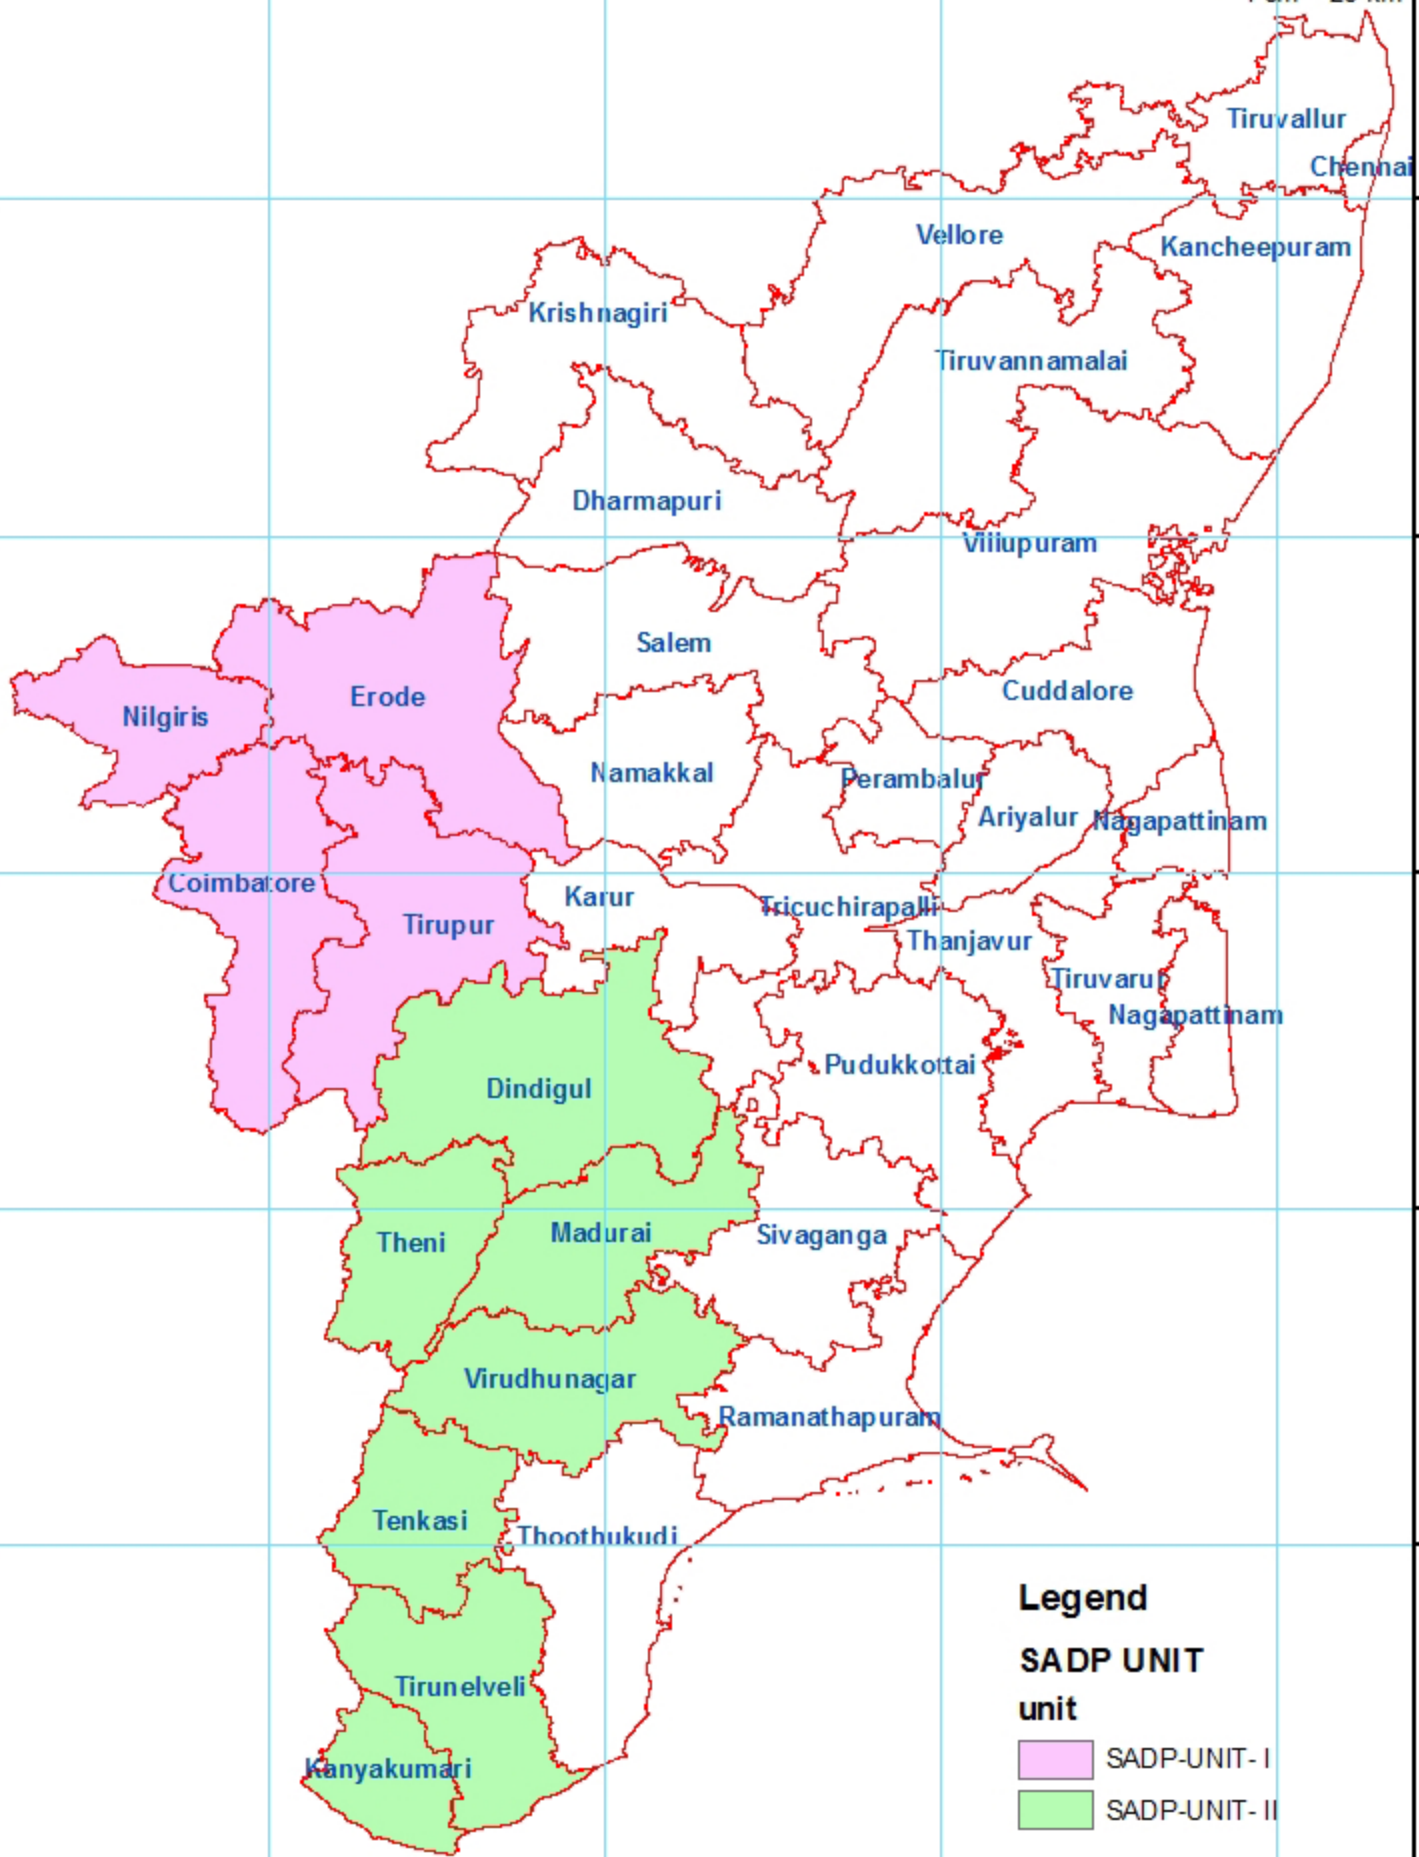

# SADP DISTRICTS OF TAMIL NADU

1 cm = 25 km

## Legend

### SADP UNIT

unit

 SADP-UNIT-I

 SADP-UNIT-II